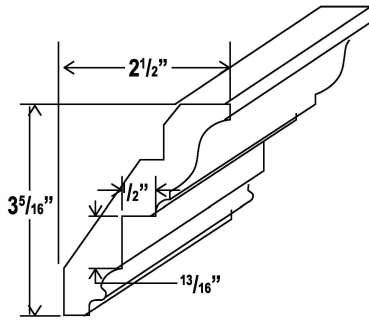

Inset Crown Moulding

Item Code	L
RCM4S(LCM)	96