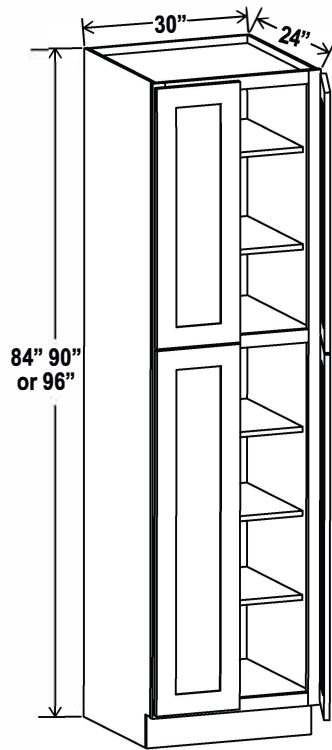

24"W

Utility Pantry

Item Code		W	H	D
U248424	Cabinet	24	84	24
	Top Door	11 3/4	29	3/4
	Bottom Door	11 3/4	49 1/4	3/4
U249024	Cabinet	24	90	24
	Top Door	11 3/4	35	3/4
	Bottom Door	11 3/4	49 1/4	3/4
U249624	Cabinet	24	96	24
	Top Door	11 3/4	41	3/4
	Bottom Door	11 3/4	49 1/4	3/4

Four doors
Two adjustable top shelves
Three bottom shelves
Note: Roll out shelf kits available