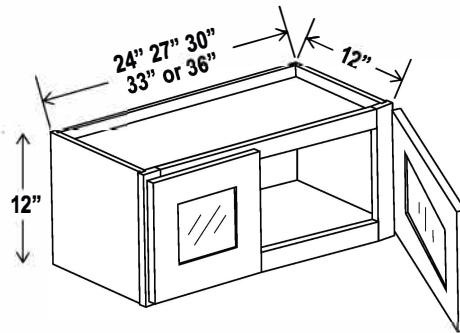

*Clear glass included
Color Matched Interior*

Wall Cabinet Double Doors

12"H

Item Code		W	H	D
W3012	Cabinet	30	12	12
	Door	14 3/4	11	3/4
W3312	Cabinet	33	12	12
	Door	16 1/4	11	3/4
W3612	Cabinet	36	12	12
	Door	17 3/4	11	3/4