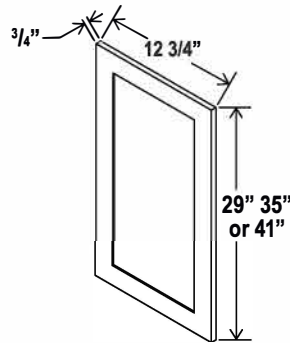

Wall Decorative Door Panel

Item Code	L
WDEP30	29
WDEP36	35
WDEP42	41