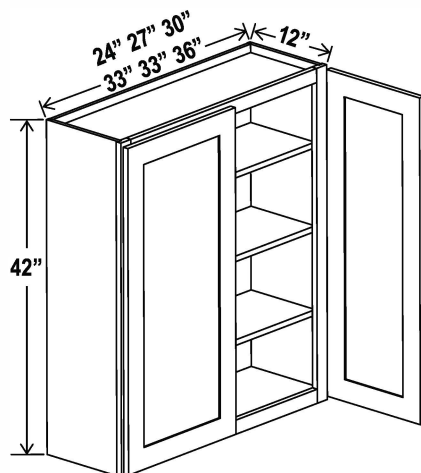

Three adjustable shelves

Wall Cabinet Double Doors

Item Code		W	H	D
W2442	Cabinet	24	42	12
	Door	11 3/4	41	3/4
W2742	Cabinet	27	42	12
	Door	13 1/4	41	3/4
W3042	Cabinet	30	42	12
	Door	14 3/4	41	3/4
W3342	Cabinet	33	42	12
	Door	16 1/4	41	3/4
W3642	Cabinet	36	42	12
	Door	17 3/4	41	3/4