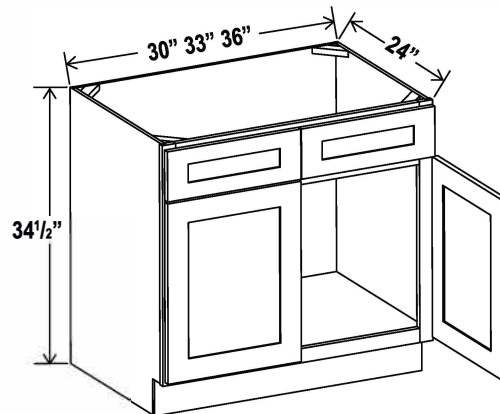

Sink Base

Item Code		W	H	D
SB27	Cabinet	27	34 1/2	24
	Door	13 1/4	22 1/2	3/4
	Drawer	26 1/2	6 1/4	3/4

One dummy drawer

Sink Base

Item Code		W	H	D
SB30	Cabinet	30	34 1/2	24
	Door	14 3/4	22 1/2	3/4
	Drawer	14 3/4	6 1/4	3/4
SB33	Cabinet	33	34 1/2	24
	Door	16 1/4	22 1/2	3/4
	Drawer	16 1/4	6 1/4	3/4
SB36	Cabinet	36	34 1/2	24
	Door	17 3/4	22 1/2	3/4
	Drawer	17 3/4	6 1/4	3/4

Two dummy drawers

Farmhouse Sink Base

Item Code		W	H	D
FSB36	Cabinet	36	34 1/2	24
	Door	17 3/4	16 1/2	3/4
Sink Trimout: 30"W X 7 1/2"-9"H