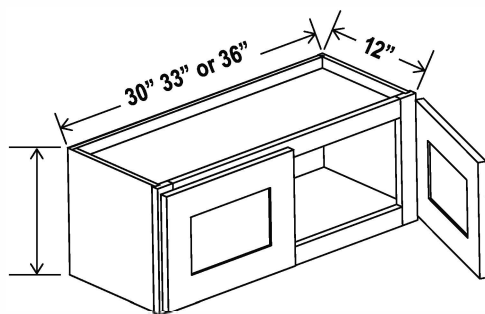

15”H

Wall Cabinet Double Doors

Item Code		W	H	D
W3015	Cabinet	30	15	12
	Door	14 3/4	14	3/4
W3315	Cabinet	33	15	12
	Door	16 1/4	14	3/4
W3615	Cabinet	36	15	12
	Door	17 3/4	14	3/4

No shelf

18”H