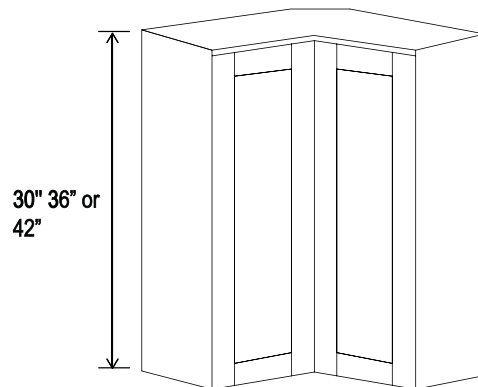

No Shelf

Wall Easy Reach Corner Cabinet

24"W

Item Code		W	H	D
WER2430	Cabinet	24	30	12
	Door	10 5/8	29	3/4
WER2436	Cabinet	24	36	12
	Door	10 5/8	35	3/4
WER2442	Cabinet	24	42	12
	Door	10 5/8	41	3/4

Plate Rack