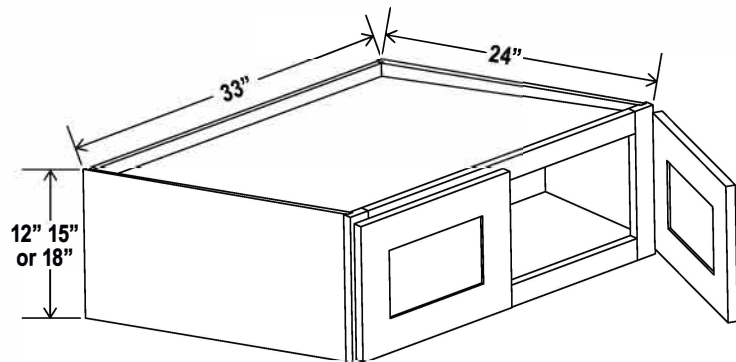

Refrigerator Wall Cabinet Double Doors

33"W

Item Code		W	H	D
W331224	Cabinet	33	12	24
	Door	16 1/4	11	3/4
W331524	Cabinet	33	15	24
	Door	16 1/4	14	3/4
W331824	Cabinet	33	18	24
	Door	16 1/4	17	3/4