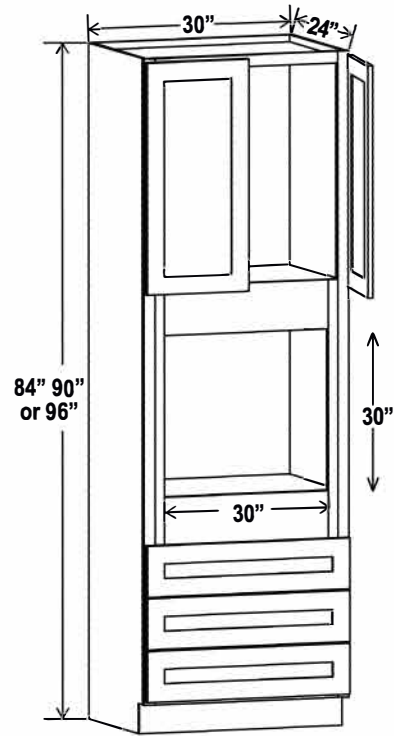

Oven Pantry

33"W

Item Code		W	H	D
0338424	Cabinet	33	84	24
	Door	16 1/4	17	3/4
	Drawer	32 1/2	7 3/4	3/4
	Opening Dimensions: 27 W x 34 1/2" H			
0339024	Cabinet	33	90	24
	Door	16 1/4	23	3/4
	Drawer	32 1/2	7 3/4	3/4
	Opening Dimensions: 27 W x 34 1/2" H			
0339624	Cabinet	33	96	24
	Door	16 1/4	29	3/4
	Drawer	32 1/2	7 3/4	3/4
	Opening Dimensions: 27 W x 34 1/2" H			

Two doors
One large open shelf
Three bottom drawers

Note: Drawers may be removed to accommodate double ovens.