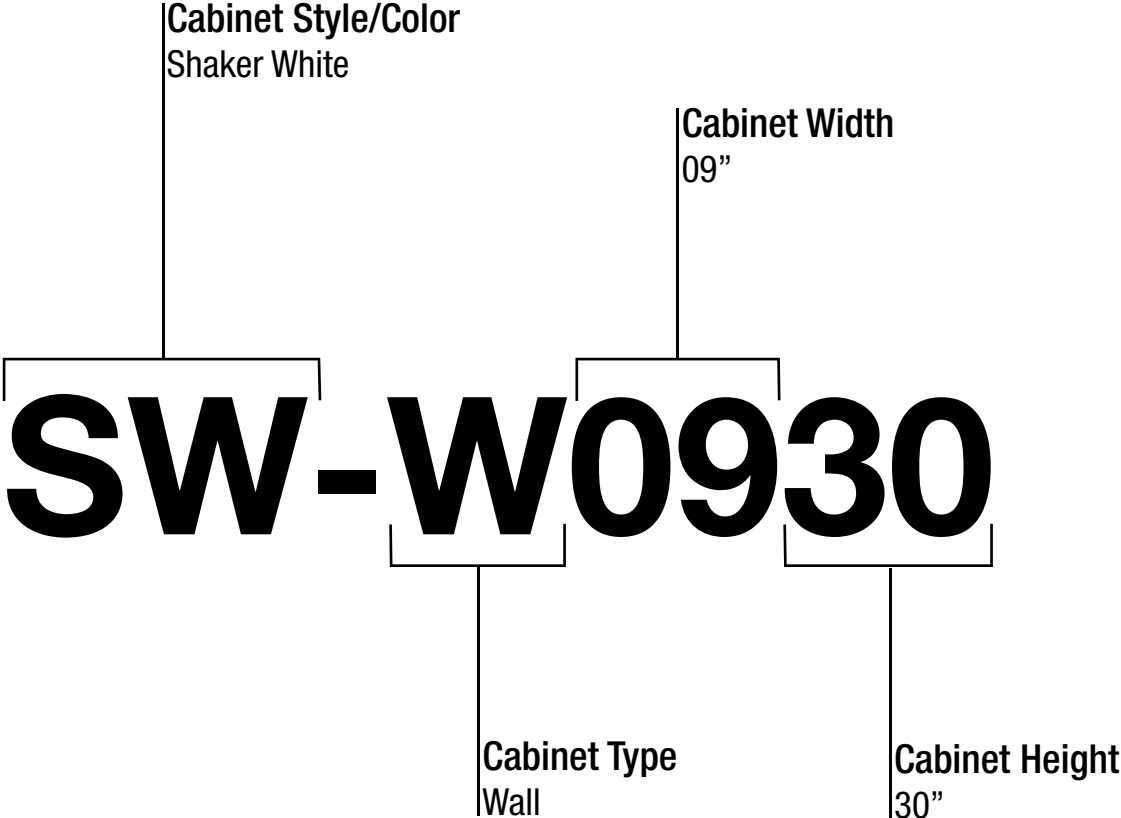

How to Order

To Order:

Specify the 2-letter door style, followed by the product number for the cabinet.

Example:

SW-W0930 would be the product number used to order a Shaker White(SW) Wall Cabinet, 09” wide, 30” high.