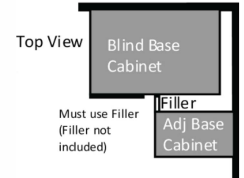

Document File Base Cabinet

Document

Item Code		W	H	D
DFB18	Cabinet	18	29 1/2	21
	Top Drawer	17 1/2	6 1/4	3/4
	Bottom Drawer	17 1/2	17 1/2	3/4

*Hardware not included.

Blind Corner Base Cabinet

Item Code		W	H	D
BBC36	Cabinet	33	34 1/2	24
	Door	10	22 1/2	3/4
	Drawer	10	6 1/4	3/4
	Install range: 36" - 39"			
BBC39	Cabinet	36	34 1/2	24
	Door	12 3/4	22 1/2	3/4
	Drawer	12 3/4	6 1/4	3/4
	Install range: 39" - 42"			
BBC42	Cabinet	39	34 1/3	24
	Door	15 3/4	22 1/2	3/4
	Drawer	15 3/4	6 1/4	3/4
	Install range: 42" - 45"			