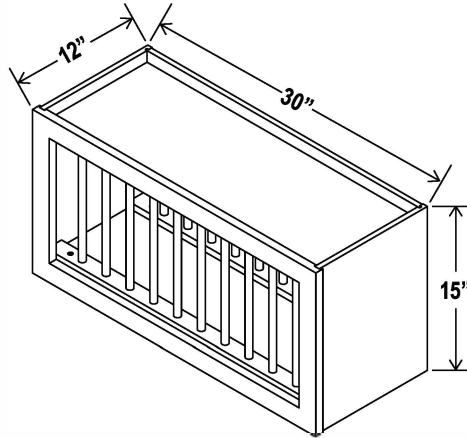

Plate Rack

15"H

Item Code		W	H	D
PR3015	Cabinet	30	15	12

11 plate slots