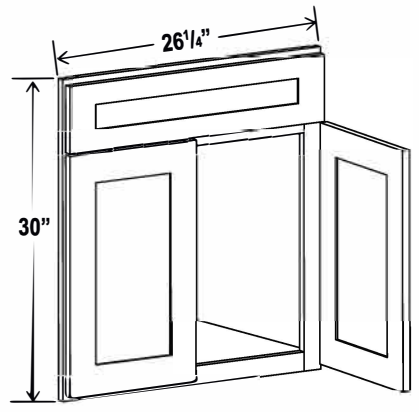

Corner Sink Base Front

Item Code		W	H	D
DCSF42	Cabinet	26 1/4	30	3/4
	Door	11 3/4	22 1/2	3/4
	Drawer	23 1/2	6 1/4	3/4

For use with SBF4242