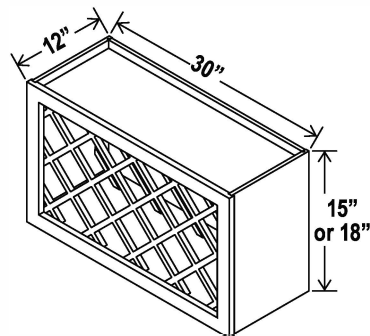

Wine Rack

30"W

Item Code		W	H	D
WRC3015	Cabinet	30	15	12
WRC3018	Cabinet	30	18	12

Can install vertically or horizontally