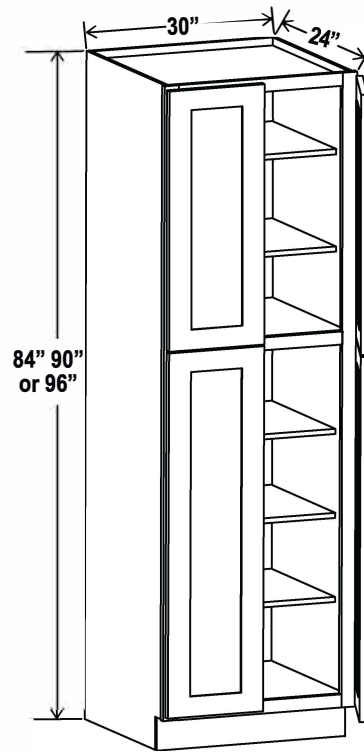

Utility Pantry

30"W

Item Code		W	H	D
U308424	Cabinet	30	84	24
	Top Door	14 3/4	29	3/4
	Bottom Door	14 3/4	49 1/4	3/4
U309024	Cabinet	30	90	24
	Top Door	14 3/4	35	3/4
	Bottom Door	14 3/4	49 1/4	3/4
U309624	Cabinet	30	96	24
	Top Door	14 3/4	41	3/4
	Bottom Door	14 3/4	49 1/4	3/4

Four d
Two adjustable top shel
Three bottom shel
Note: Roll out shelf kits a