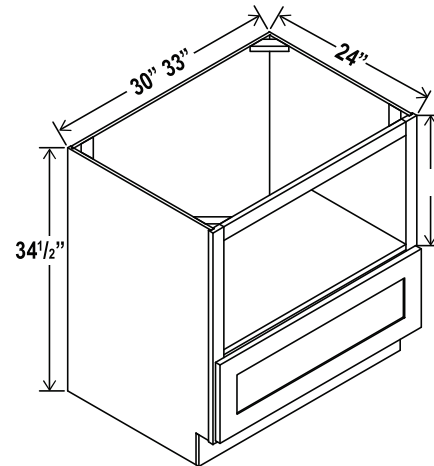

Microwave Base Cabinet

Item Code		W	H	D
MB30	Cabinet	30	34 1/2	24
	Drawer	29 1/2	10 1/2	3/4
Opening Dimensions: 27"W x 17"H				
MB33	Cabinet	33	34 1/2	24
	Drawer	32 1/2	10 1/2	3/4
Opening Dimensions: 30"W x 17"H				