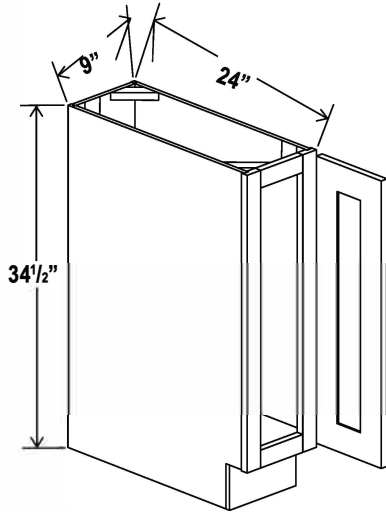

Base Tray

Item Code		W	H	D
BT09	Cabinet	9	34 1/2	24
	Door	8 1/2	29	3/4