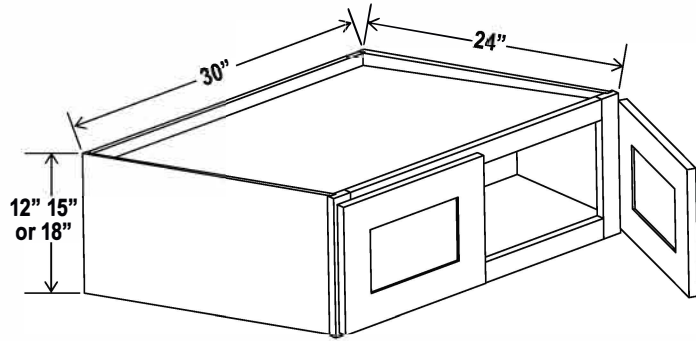

Refrigerator Wall Cabinet Double Doors

30"W

Item Code		W	H	D
W301224	Cabinet	30	12	24
	Door	14 3/4	11	3/4
W301524	Cabinet	30	15	24
	Door	14 3/4	14	3/4
W301824	Cabinet	30	18	24
	Door	14 3/4	17	3/4