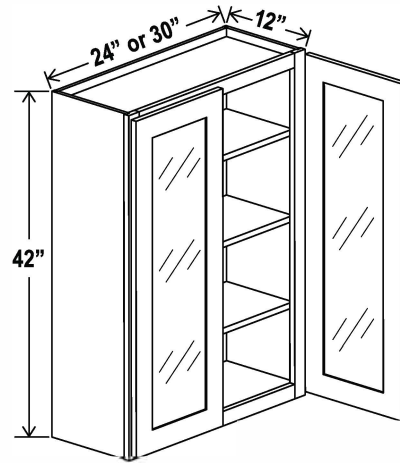

Wall Cabinet Double Glass Doors

42" H

Item Code		W	H	D
W2442GD	Cabinet	24	42	24
	Door	11 3/4	41	3/4
W3042GD	Cabinet	30	42	12
	Door	14 3/4	41	3/4

*Clear glass included
Color matched interior
Three adjustable shelves*