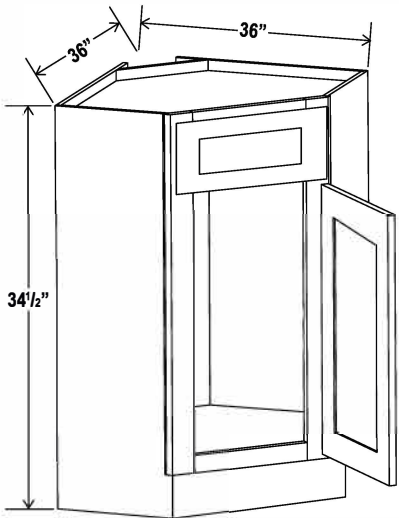

Two dummy drawers

Farmhouse Sink Base

Item Code		W	H	D
FSB36	Cabinet	36	34 1/2	24
	Door	17 3/4	16 1/2	3/4
Sink Trimout: 30"W X 7 1/2"-9"H				

Corner Sink Base Cabinet

Item Code		W	H	D
CSB36	Cabinet	36	34 1/2	24
	Door	15 1/4	22 1/4	3/4
	Drawer	15 1/4	6 1/4	3/4