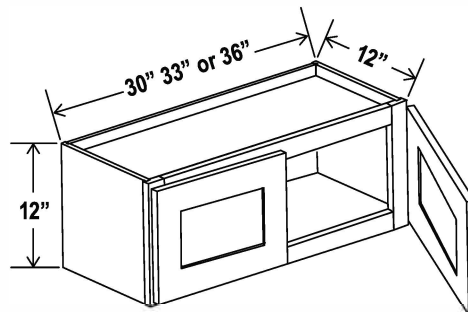

Wall Cabinet Single Glass Door

12"H

Item Code		W	H	D
W1212GD	Cabinet	12	12	12
	Door	11 1/2	11	3/4
W1512GD	Cabinet	15	12	12
	Door	14 1/2	11	3/4
W1812GD	Cabinet	18	12	12
	Door	17 1/2	11	3/4
W2112GD	Cabinet	21	12	12
	Door	20 1/2	11	3/4

*Clear glass included
Color Matched Interior*

Wall Cabinet Double Glass Doors

12"H

Item Code		W	H	D
W2412GD	Cabinet	24	12	12
	Door	11 3/4	11	3/4
W2712GD	Cabinet	27	12	12
	Door	13 1/4	11	3/4
W3012GD	Cabinet	30	12	12
	Door	14 3/4	11	3/4
W3312GD	Cabinet	33	12	12
	Door	16 1/4	11	3/4
W3612GD	Cabinet	36	12	12
	Door	17 3/4	11	3/4

*Clear glass included
Color Matched Interior*

Wall Cabinet Double Doors

12"H

Item Code		W	H	D
W3012	Cabinet	30	12	12
	Door	14 3/4	11	3/4
W3312	Cabinet	33	12	12
	Door	16 1/4	11	3/4
W3612	Cabinet	36	12	12
	Door	17 3/4	11	3/4

No shelf