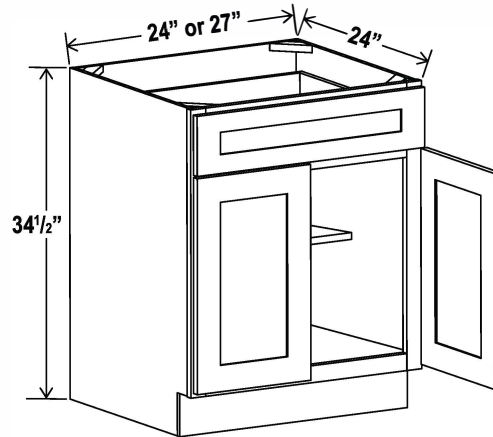

One drawer

Base Cabinet Double Doors

Item Code		W	H	D
B30	Cabinet	30	34 1/2	24
	Door	14 3/4	22 1/2	3/4
	Drawer	14 3/4	6 1/4	3/4
B33	Cabinet	33	34 1/2	24
	Door	16 1/4	22 1/2	3/4
	Drawer	16 1/4	6 1/4	3/4
B36	Cabinet	36	34 1/2	24
	Door	17 3/4	22 1/2	3/4
	Drawer	17 3/4	6 1/4	3/4
B42	Cabinet	42	34 1/2	24
	Door	20 3/4	22 1/2	3/4
	Drawer	20 3/4	6 1/4	3/4