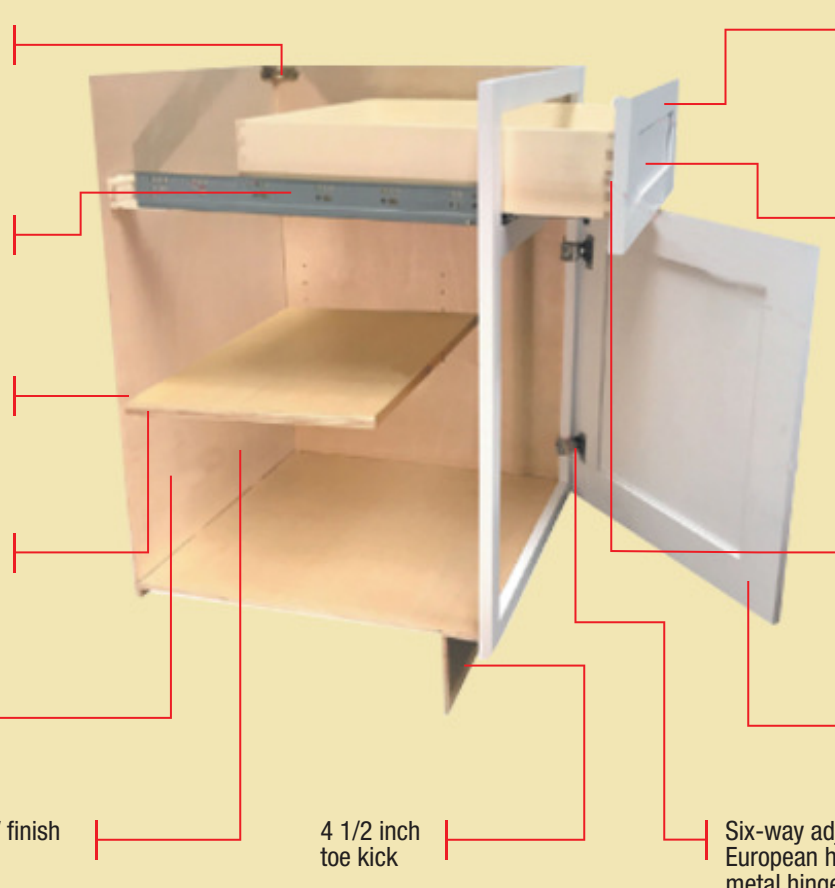

Full extension, under-mounted, soft-close steel concealed drawer glides.

3/4 inch thick stretchers applied to the back of the cabinets.

Adjustable 3/4 inch depth metal shelf rest.

1/2 inch thick cabinet-grade plywood.

Clear-coat UV finish throughout

4 1/2 inch toe kick

5-Piece wood door fronts

Simple removable drawers for easy cleaning

Ask your Sales Consultant about our latest accessories

Dovetail drawers with 1/2 inch thick solid wood sides

3/4 inch thick full overlay of birch wood door style

Six-way adjustable European hidden metal hinges

-
1. Full overlay panel, 3/4 inch solid wood
 2. 6-way adjustable European-style hinge with soft-close feature
 3. Shelving is 3/4 inch thick cabinet-grade plywood with front edge banding.
 4. Dovetail drawers with solid wood on all sides, full extension
 5. Concealed under-mount full extension drawer glides with soft-close feature
 6. 1/2 inch cabinet-grade plywood box, UV coated natural plywood on interior
 7. Bracket reinforcements for base cabinet
 8. Double-doweled face frame joint
 9. Hardwood face frame
 10. Door bumpers