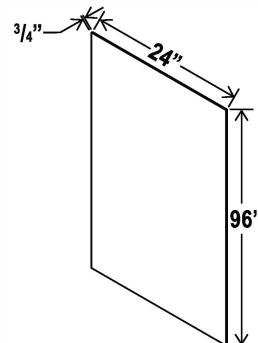

Shelf Board

Item Code	L
S2496	96

*Banded on both edges
Finished on all 4 sides
Color to match cabinet*