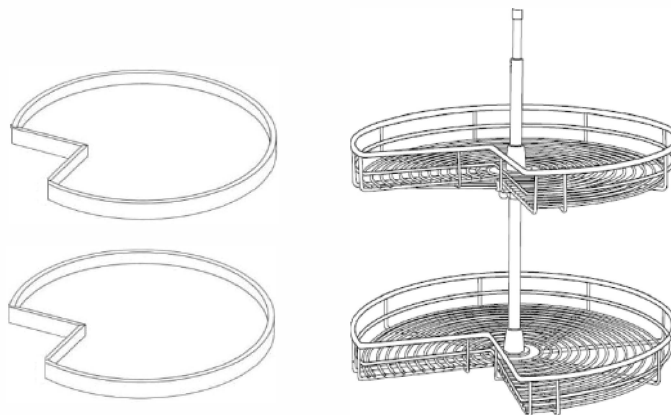

BBC36 36"-39"
 BBC39 39"-42"
 BBC42 42"-45"

Easy Reach Base Cabinet

Item Code		W	H	D
ERB33	Cabinet	33	34 1/2	24
	Door	7 5/8	29	3/4
ERB36	Cabinet	36	34 1/2	24
	Door	10 5/8	29	3/4

One bi-fold door

Wood Tray/ Chrome Tray

Item Code
Wood Tray
Chrome Tray 33
Chrome Tray 36

Add to ERB for Lazy Susan
 ** NOTE: Wood tray does not have a pole included in the middle
 Wood Tray *** Can be used in frameless line. Fits both 33" and 36"
 Trays are shelf mounted