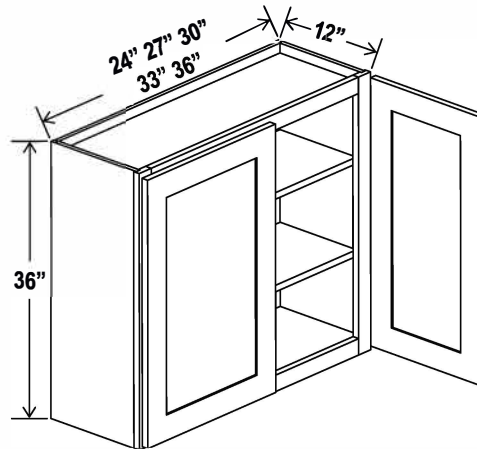

Two adjustable shelves

Wall Cabinet Double Glass Doors

36" H

Item Code		W	H	D
W2436GD	Cabinet	24	36	12
	Door	11 3/4	35	3/4
W3036GD	Cabinet	30	36	12
	Door	14 3/4	35	3/4