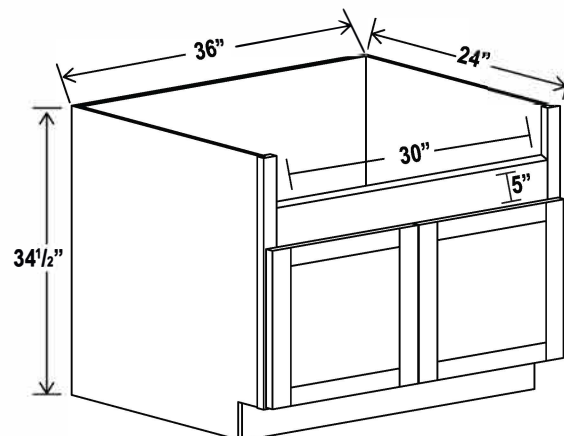

Two dummy drawers

Farmhouse Sink Base

Item Code		W	H	D
FSB36	Cabinet	36	34 1/2	24
	Door	17 3/4	16 1/2	3/4
Sink Trimout: 30"W X 7 1/2"-9"H				

Corner Sink Base Cabinet

Item Code		W	H	D
CSB36	Cabinet	36	34 1/2	24
	Door	15 1/4	22 1/4	3/4
	Drawer	15 1/4	6 1/4	3/4