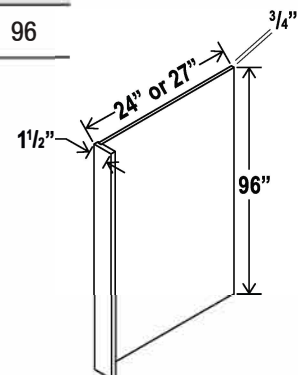

Dishwasher Return Panel

Item Code	L
DWR3	34 1/2

Note: Edges are not finished

Refrigerator End Panel

Item Code	L
REPV2496	96
REPV2796	96

Note: Edges are not finished

Tall Decorative Door Panel

Item Code	L
TDEP2484	78 1/2
TDEP2490	84 1/2
TDEP2496	90 1/2