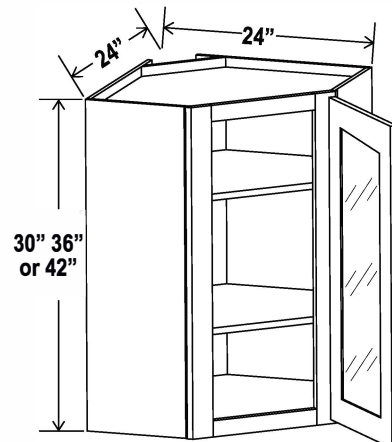

Diagonal Corner Wall Glass Door

24" W

Item Code		W	H	D
DCW2412GD	Cabinet	24	12	12
	Door	15 1/4	11	3/4

*Clear glass included
Color matched interior
No shelf*

Diagonal Corner Wall Glass Door

24" W

Item Code		W	H	D
DCW2430GD	Cabinet	24	30	12
	Door	15 1/4	29	3/4
DCW2436GD	Cabinet	24	36	12
	Door	15 1/4	35	3/4
DCW2442GD	Cabinet	24	42	12
	Door	15 1/4	41	3/4

*Color matched interior
Two adjustable shelves (30"-36")
Three adjustable shelves (42")*

24"W

Two adjustable shelves (30"-36")
Three adjustable shelves (42")

Diagonal Corner Wall Single Door

Item Code		W	H	D
DCW2430	Cabinet	24	30	12
	Door	15 1/4	29	3/4
DCW2436	Cabinet	24	36	12
	Door	15 1/4	35	3/4
DCW2442	Cabinet	24	42	12
	Door	15 1/4	41	3/4