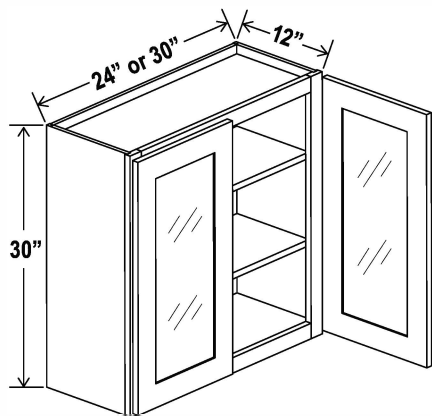

30" H

Clear glass included
Color Matched Interior
Two adjustable shelves

Wall Cabinet Double Glass Doors

Item Code		W	H	D
W2430GD	Cabinet	24	30	12
	Door	11 3/4	29	3/4
W3030GD	Cabinet	30	30	12
	Door	14 3/4	29	3/4