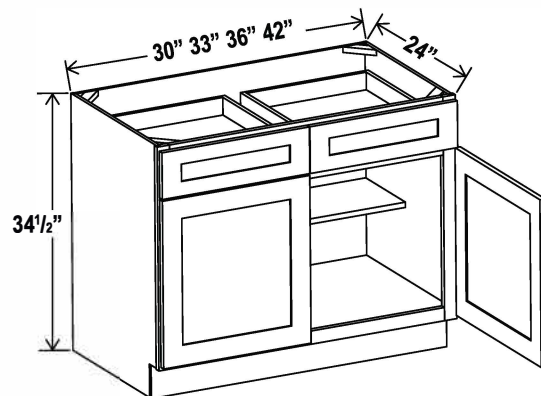

Two drawers