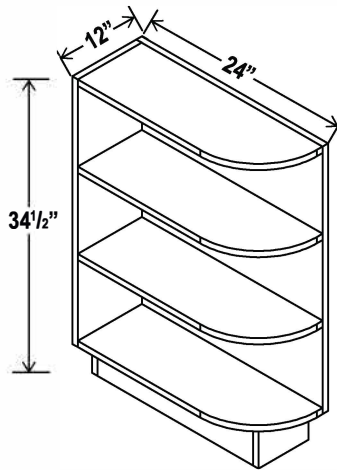

Base End Shelf

Item Code		W	H	D
BES12	Cabinet	12	34 1/2	24