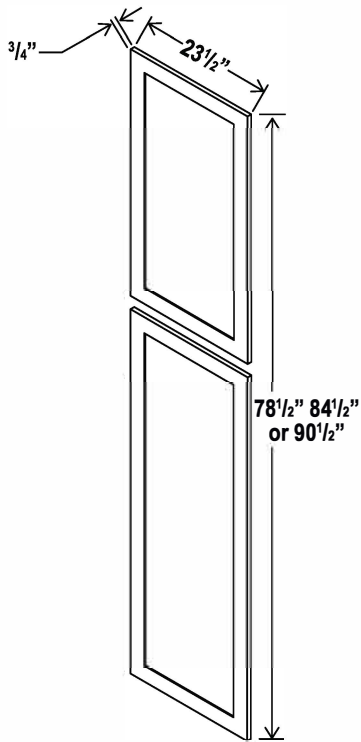

Dishwasher Return Panel

Item Code	L
DWR3	34 1/2

Note: Edges are not finished

Refrigerator End Panel

Item Code	L
REPV2496	96
REPV2796	96

Note: Edges are not finished

Tall Decorative Door Panel

Item Code	L
TDEP2484	78 1/2
TDEP2490	84 1/2
TDEP2496	90 1/2