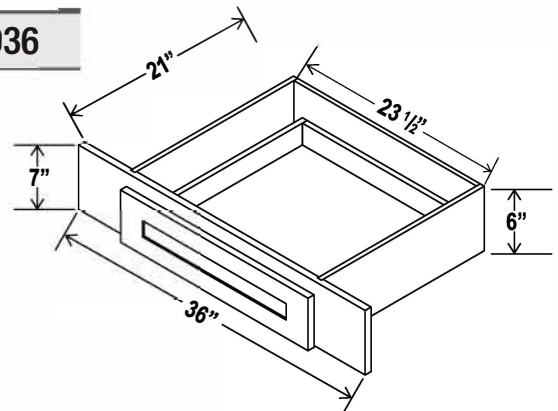

Item Code

VKD36

Note: Max trim to 30"

Note: Interior Drawer Dimensions 3 1/2" x 18 1/4" x 20 1/4"

Arched Valance

Item Code

VA30

VA36