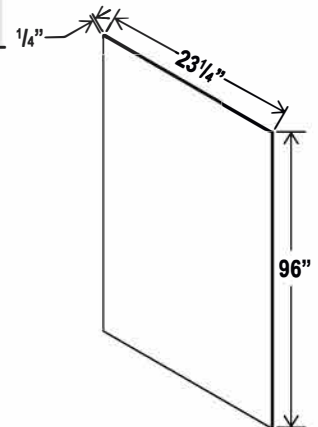

Item Code	L
USV2496	96

Note: Edges are not finished

Base Skin Veneer Panel

Item Code	L
BSV	34 1/2

Note: Edges are not finished

Wall Skin Panel

Item Code	L
WSV42	42

Note: Edges are not finished