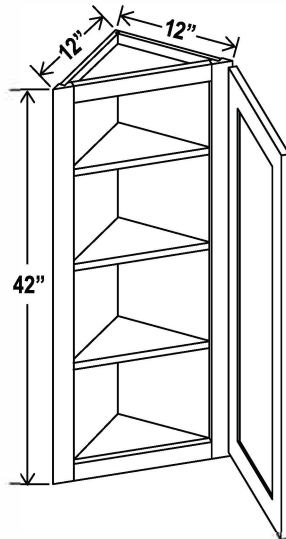

How to Order

To Order:

Specify the 2-letter door style, followed by the product number for the cabinet.

Example:

SW-W0930 would be the product number used to order a Shaker White(SW) Wall Cabinet, 09” wide, 30” high.

12"W

Angle Wall Cabinet

Item Code		W	H	D
AW1230	Cabinet	12	30	12
	Door	15 3/5	29	3/4
AW1236	Cabinet	12	36	12
	Door	15 3/5	35	3/4

Two adjustable shelves

12"W

Angle Wall Cabinet

Item Code		W	H	D
AW1242	Cabinet	12	42	12
	Door	15 3/5	41	3/4