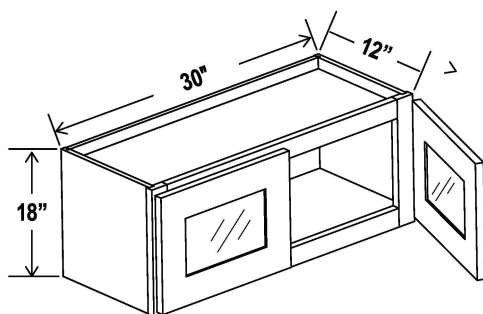

Wall Cabinet Double Glass Doors

Item Code		W	H	D
W3018GD	Cabinet	30	18	12
	Door	14 3/4	17	3/4

Clear glass included
Color Matched Interior