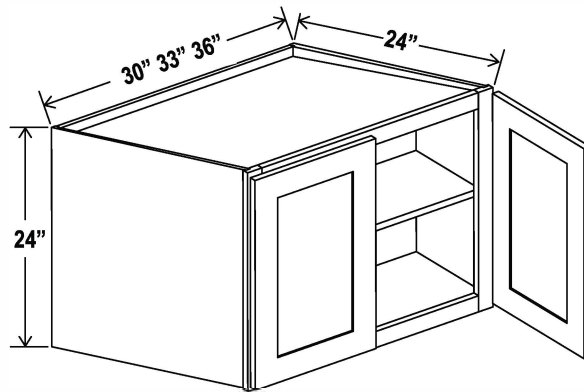

Refrigerator Wall Cabinet Double Doors

24"H

Item Code		W	H	D
W302424	Cabinet	30	24	24
	Door	14 3/4	23	3/4
W332424	Cabinet	33	24	24
	Door	16 1/4	23	3/4
W362424	Cabinet	36	24	24
	Door	17 3/4	23	3/4