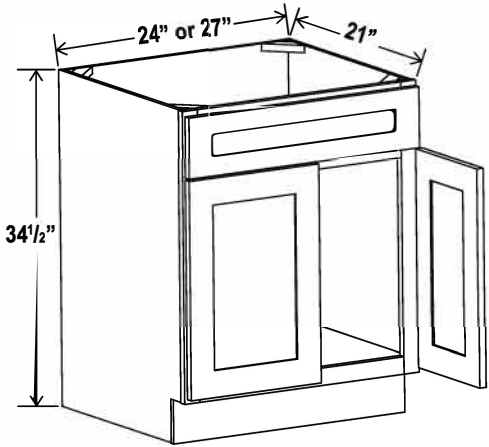

Vanity Sink Base

Item Code		W	H	D
VS24	Cabinet	24	34 1/2	21
	Door	11 3/4	22 1/2	3/4
	Drawer	23 1/4	6 1/4	3/4
VS27	Cabinet	27	34 1/2	21
	Door	13 1/4	22 1/3	3/4
	Drawer	26 1/2	6 1/4	3/4

One dummy drawer