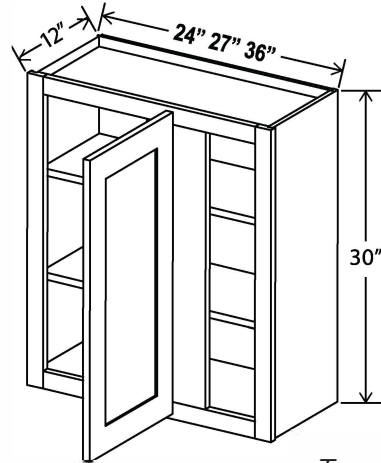

Wall Blind Corner Cabinet

30"H

Item Code		W	H	D
WBC2430	Cabinet	24	30	12
	Door	9 9/16	29	3/4
WBC2730	Cabinet	27	30	12
	Door	12 9/16	29	3/4
WBC3630	Cabinet	36	30	12
	Door	21 9/16	35	3/4

*Two adjustable shelves
Can be pulled for exact fit*