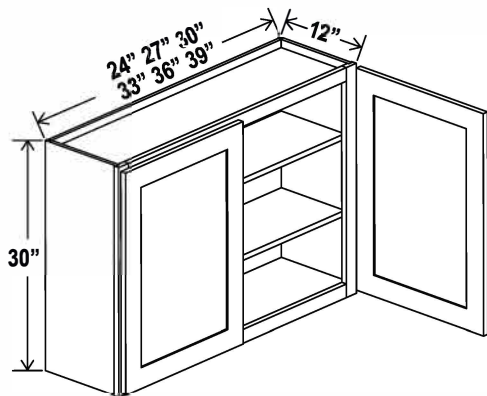

30" H

Two adjustable shelves

Wall Cabinet Double Doors

Item Code		W	H	D
W2430	Cabinet	24	30	12
	Door	11 3/4	29	3/4
W2730	Cabinet	27	30	12
	Door	13 1/4	29	3/4
W3030	Cabinet	30	30	12
	Door	14 3/4	29	3/4
W3330	Cabinet	33	30	12
	Door	16 1/4	29	3/4
W3630	Cabinet	36	30	12
	Door	17 3/4	29	3/4
W3930	Cabinet	39	30	12
	Door	19 1/4	29	3/4