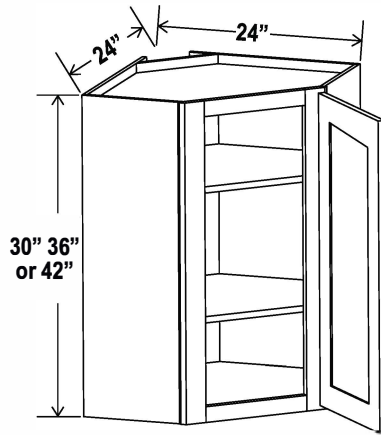

Diagonal Corner Wall Glass Door

24" W

Item Code		W	H	D
DCW2412GD	Cabinet	24	12	12
	Door	15 1/4	11	3/4

*Clear glass included
Color matched interior
No shelf*

Diagonal Corner Wall Glass Door

24" W

Item Code		W	H	D
DCW2430GD	Cabinet	24	30	12
	Door	15 1/4	29	3/4
DCW2436GD	Cabinet	24	36	12
	Door	15 1/4	35	3/4
DCW2442GD	Cabinet	24	42	12
	Door	15 1/4	41	3/4

*Color matched interior
Two adjustable shelves (30"-36")
Three adjustable shelves (42")*

24"W

Two adjustable shelves (30"-36")
Three adjustable shelves (42")

Diagonal Corner Wall Single Door

Item Code		W	H	D
DCW2430	Cabinet	24	30	12
	Door	15 1/4	29	3/4
DCW2436	Cabinet	24	36	12
	Door	15 1/4	35	3/4
DCW2442	Cabinet	24	42	12
	Door	15 1/4	41	3/4