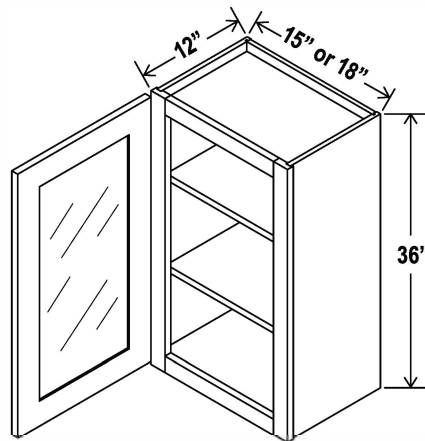

Wall Cabinet Single Glass Door

36" H

Item Code		W	H	D
W1536GD	Cabinet	15	36	12
	Door	14 1/2	35	3/4
W1836GD	Cabinet	18	36	12
	Door	17 1/2	35	3/4

*Clear glass included
Color Matched Interior
Two adjustable shelves*

Wall Cabinet Double Doors

36" H

Item Code		W	H	D
W2436	Cabinet	24	36	12
	Door	11 3/4	35	3/4
W2736	Cabinet	27	36	12
	Door	13 1/4	35	3/4
W3036	Cabinet	30	36	12
	Door	14 3/4	35	3/4
W3336	Cabinet	33	36	12
	Door	16 1/4	35	3/4
W3636	Cabinet	36	36	12
	Door	17 3/4	35	3/4