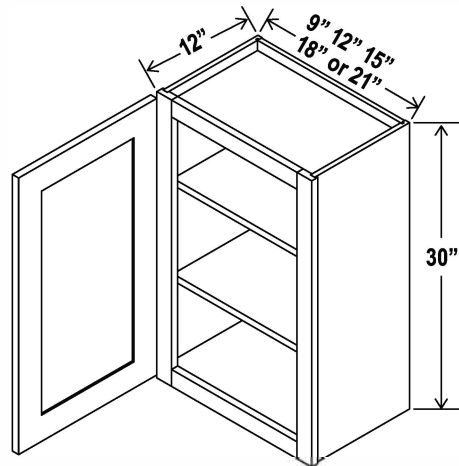

Two adjustable shelves

Wall Cabinet Single Glass Door

30" H

Item Code		W	H	D
W1530GD	Cabinet	15	30	12
	Door	14 1/2	29	3/4
W1830GD	Cabinet	18	30	12
	Door	17 1/2	29	3/4