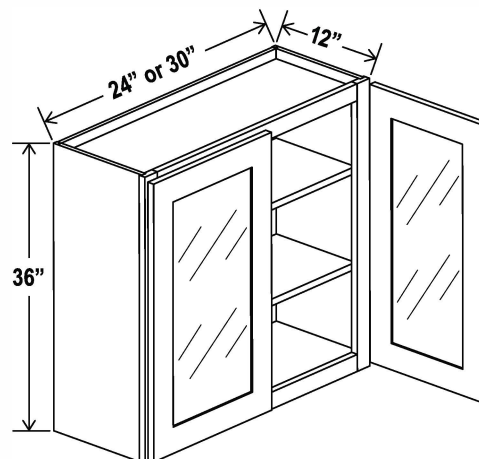

*Clear glass included
Color Matched Interior
Two adjustable shelves*