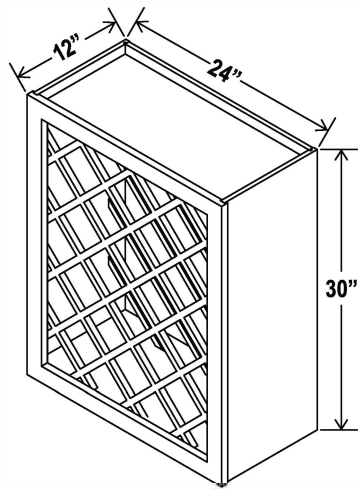

30"H

Wine Rack

Item Code		W	H	D
WRC2430	Cabinet	24	30	12

Can install vertically or horizontally

6"W

Open End Shelf

Item Code		W	H	D
OE630	Cabinet	6	30	12
OE636	Cabinet	6	36	12
OE642	Cabinet	6	42	12

Matching color interior