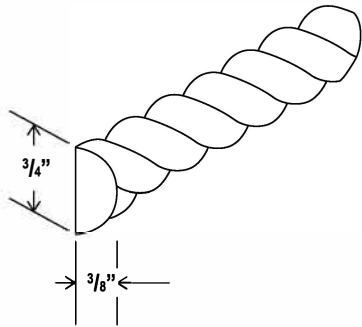

Rope Moulding

Item Code	L
ROPE	96