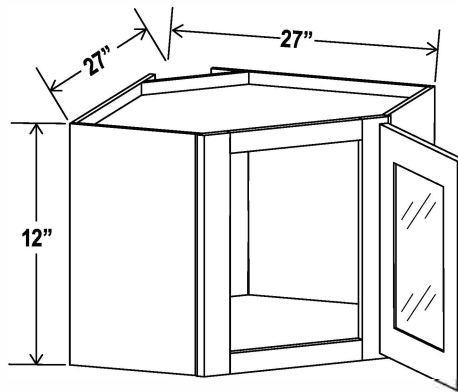

27"W

Clear glass included
Color matched interior
No shelf

Diagonal Corner Wall Single Glass Door

Item Code		W	H	D
DCW2712GD	Cabinet	27	12	15
	Door	15 1/4	11	3/4