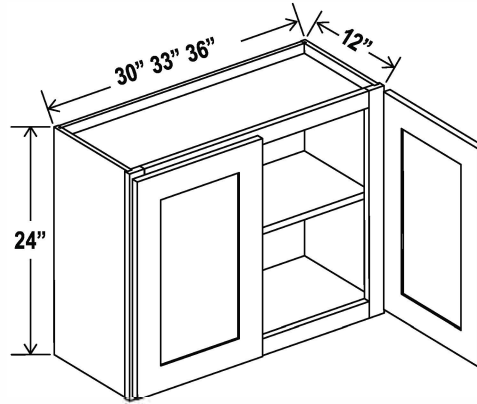

One adjustable shelf

Wall Cabinet Single Door

30" H

Item Code		W	H	D
W0930	Cabinet	9	30	12
	Door	8 1/2	29	3/4
W1230	Cabinet	12	30	12
	Door	11 1/2	29	3/4
W1530	Cabinet	15	30	12
	Door	14 1/2	29	3/4
W1830	Cabinet	18	30	12
	Door	17 1/2	29	3/4
W2130	Cabinet	21	30	12
	Door	20 1/2	29	3/4