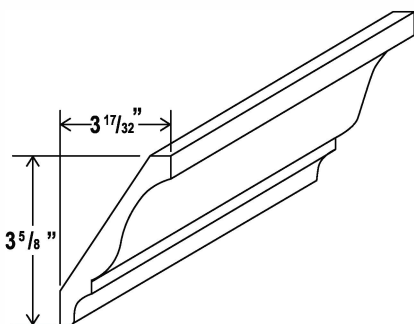

Decorative Moulding

Item Code	L
BCM8(DCM)	96