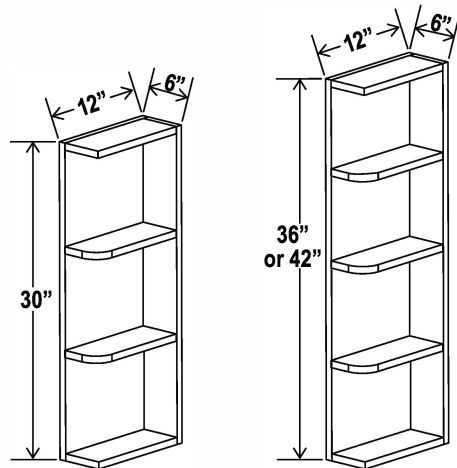

Wine Rack

Item Code		W	H	D
WRC2430	Cabinet	24	30	12

Can install vertically or horizontally

6"W