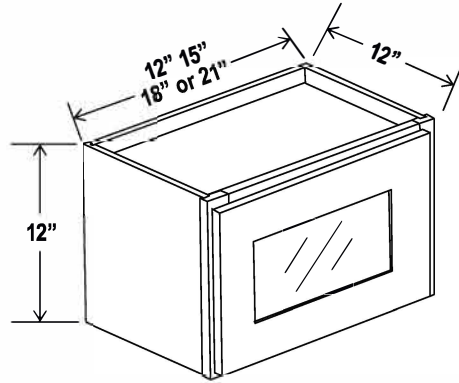

Wall Cabinet Single Glass Door

12"H

Item Code		W	H	D
W1212GD	Cabinet	12	12	12
	Door	11 1/2	11	3/4
W1512GD	Cabinet	15	12	12
	Door	14 1/2	11	3/4
W1812GD	Cabinet	18	12	12
	Door	17 1/2	11	3/4
W2112GD	Cabinet	21	12	12
	Door	20 1/2	11	3/4

*Clear glass included
Color Matched Interior*

Wall Cabinet Double Glass Doors

12"H

Item Code		W	H	D
W2412GD	Cabinet	24	12	12
	Door	11 3/4	11	3/4
W2712GD	Cabinet	27	12	12
	Door	13 1/4	11	3/4
W3012GD	Cabinet	30	12	12
	Door	14 3/4	11	3/4
W3312GD	Cabinet	33	12	12
	Door	16 1/4	11	3/4
W3612GD	Cabinet	36	12	12
	Door	17 3/4	11	3/4