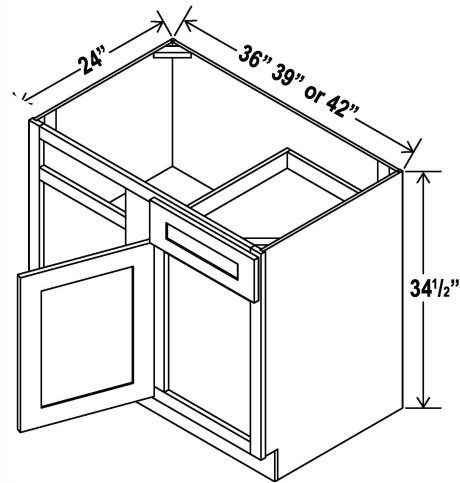

Document File Base Cabinet

Document

Item Code		W	H	D
DFB18	Cabinet	18	29 1/2	21
	Top Drawer	17 1/2	6 1/4	3/4
	Bottom Drawer	17 1/2	17 1/2	3/4

*Hardware not included.

Blind Corner Base Cabinet

Item Code		W	H	D
BBC36	Cabinet	33	34 1/2	24
	Door	10	22 1/2	3/4
	Drawer	10	6 1/4	3/4
	Install range: 36" - 39"			
BBC39	Cabinet	36	34 1/2	24
	Door	12 3/4	22 1/2	3/4
	Drawer	12 3/4	6 1/4	3/4
	Install range: 39" - 42"			
BBC42	Cabinet	39	34 1/3	24
	Door	15 3/4	22 1/2	3/4
	Drawer	15 3/4	6 1/4	3/4
	Install range: 42" - 45"			