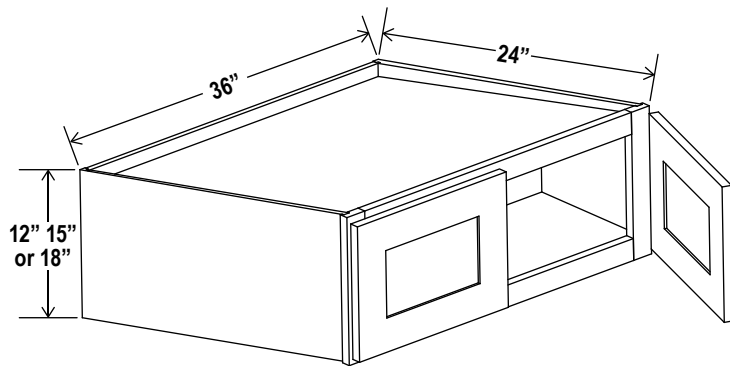

36"W

Refrigerator Wall Cabinet Double Doors