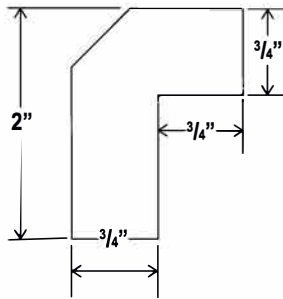

Angle Light Rail Moulding

Item Code	L
ALRM8	96