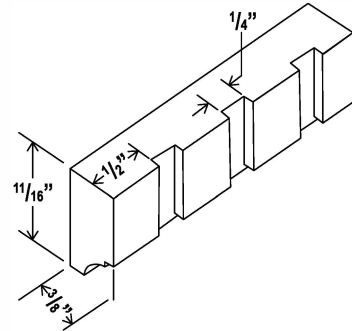

V3621DL: 36" combo with drawers on left
 V3621DR: 36" combo with drawers on right

Accessories & Moulding

Rope Moulding

Item Code	L
ROPE	96

Dentil Moulding

Item Code	L
DMTIS	96

Furniture Base

Item Code	L
FBM	96