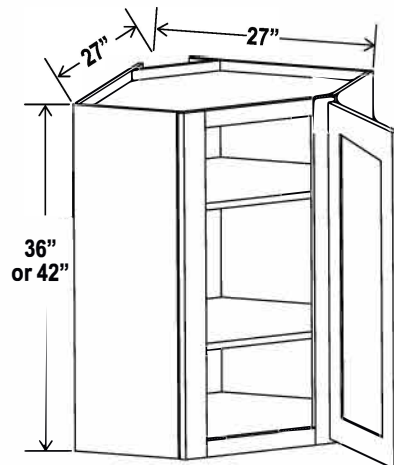

27"W

Clear glass included
Color matched interior
No shelf

Diagonal Corner Wall Single Glass Door

Item Code		W	H	D
DCW2712GD	Cabinet	27	12	15
	Door	15 1/4	11	3/4

27"W

Two adjustable shelves (36")
Three adjustable shelves (42")