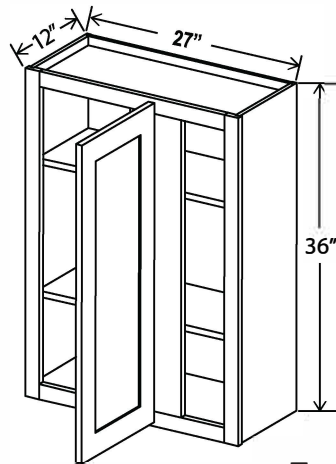

*Two adjustable shelves
Can be pulled for exact fit*

Wall Blind Corner Cabinet

36"H

Item Code		W	H	D
WBC2736	Cabinet	27	36	12
	Door	12 9/16	35	3/4

*Two adjustable shelves
Can be pulled for exact fit*

Wall Blind Corner Cabinet