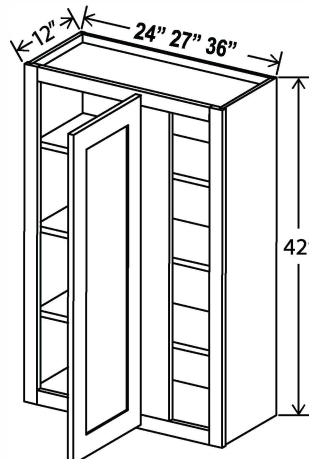

*Three adjustable shelves
Can be pulled for exact fit*