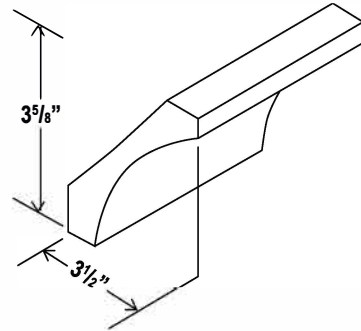

Cove Crown Moulding

Item Code	L
COV	96