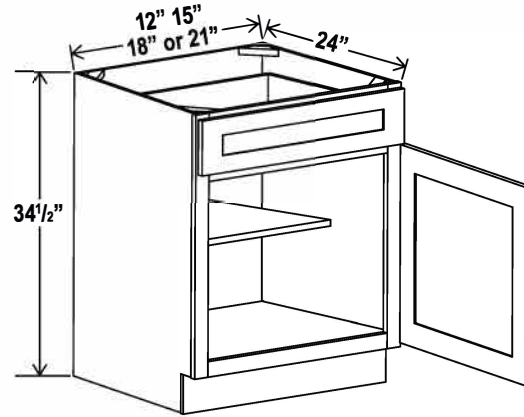

Base Cabinet Single Door

Item Code		W	H	D
B12	Cabinet	12	34 1/2	24
	Door	11 1/2	22 1/2	3/4
	Drawer	11 1/2	6 1/4	3/4
B15	Cabinet	15	34 1/2	24
	Door	14 1/2	22 1/2	3/4
	Drawer	14 1/2	6 1/4	3/4
B18	Cabinet	18	34 1/2	24
	Door	17 1/2	22 1/2	3/4
	Drawer	17 1/2	6 1/4	3/4
B21	Cabinet	21	34 1/2	24
	Door	20 1/2	22 1/2	3/4
	Drawer	20 1/2	6 1/4	3/4

One drawer

Base Cabinet Double Doors

Item Code		W	H	D
B24	Cabinet	24	34 1/2	24
	Door	11 3/4	22 1/2	3/4
	Drawer	23 1/2	6 1/4	3/4
B27	Cabinet	27	34 1/2	24
	Door	13 1/4	22 1/2	3/4
	Drawer	26 1/2	6 1/4	3/4