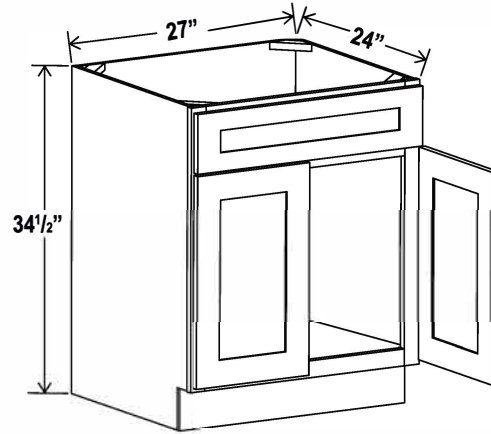

Sink Base

Item Code		W	H	D
SB27	Cabinet	27	34 1/2	24
	Door	13 1/4	22 1/2	3/4
	Drawer	26 1/2	6 1/4	3/4

One dummy drawer

Sink Base

Item Code		W	H	D
SB30	Cabinet	30	34 1/2	24
	Door	14 3/4	22 1/2	3/4
	Drawer	14 3/4	6 1/4	3/4
SB33	Cabinet	33	34 1/2	24
	Door	16 1/4	22 1/2	3/4
	Drawer	16 1/4	6 1/4	3/4
SB36	Cabinet	36	34 1/2	24
	Door	17 3/4	22 1/2	3/4
	Drawer	17 3/4	6 1/4	3/4