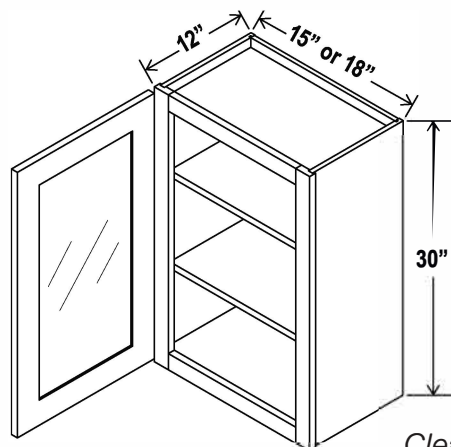

One adjustable shelf

Wall Cabinet Single Door

30" H

Item Code		W	H	D
W0930	Cabinet	9	30	12
	Door	8 1/2	29	3/4
W1230	Cabinet	12	30	12
	Door	11 1/2	29	3/4
W1530	Cabinet	15	30	12
	Door	14 1/2	29	3/4
W1830	Cabinet	18	30	12
	Door	17 1/2	29	3/4
W2130	Cabinet	21	30	12
	Door	20 1/2	29	3/4

Two adjustable shelves

Wall Cabinet Single Glass Door

30" H

Item Code		W	H	D
W1530GD	Cabinet	15	30	12
	Door	14 1/2	29	3/4
W1830GD	Cabinet	18	30	12
	Door	17 1/2	29	3/4

*Clear glass included
Color matched interior
Two adjustable shelves*