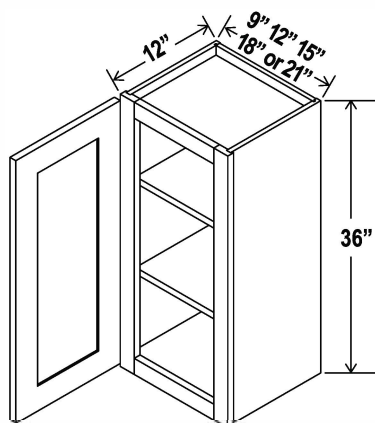

36" H

Two adjustable shelves

Wall Cabinet Single Door

Item Code		W	H	D
W0936	Cabinet	9	36	12
	Door	8 1/2	35	3/4
W1236	Cabinet	12	36	12
	Door	11 1/2	35	3/4
W1536	Cabinet	15	36	12
	Door	14 1/2	35	3/4
W1836	Cabinet	18	36	12
	Door	17 1/2	35	3/4
W2136	Cabinet	21	36	12
	Door	20 1/2	35	3/4