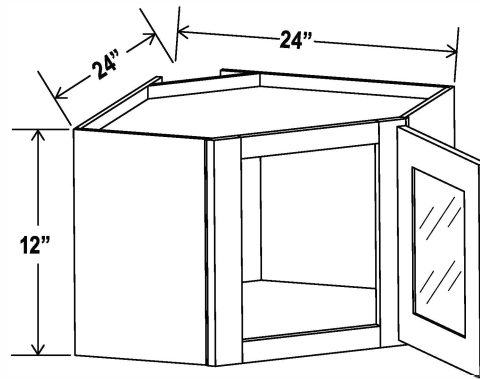

Diagonal Corner Wall Glass Door

24" W

Item Code		W	H	D
DCW2412GD	Cabinet	24	12	12
	Door	15 1/4	11	3/4

*Clear glass included
Color matched interior
No shelf*

Diagonal Corner Wall Glass Door

24" W

Item Code		W	H	D
DCW2430GD	Cabinet	24	30	12
	Door	15 1/4	29	3/4
DCW2436GD	Cabinet	24	36	12
	Door	15 1/4	35	3/4
DCW2442GD	Cabinet	24	42	12
	Door	15 1/4	41	3/4