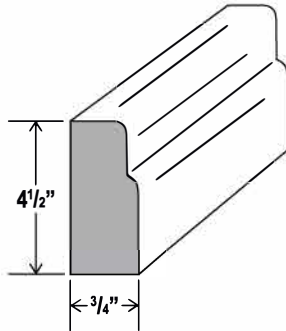

V3621DL: 36" combo with drawers on left
 V3621DR: 36" combo with drawers on right

Accessories & Moulding

Rope Moulding

Item Code	L
ROPE	96

Dentil Moulding

Item Code	L
DMTIS	96

Furniture Base

Item Code	L
FBM	96