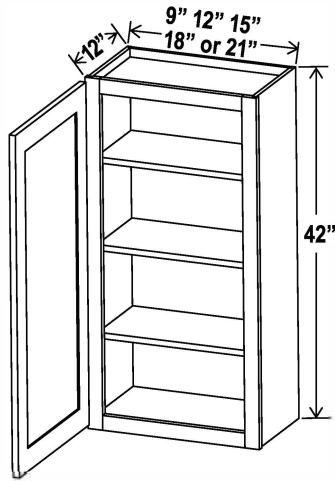

42"H

Three adjustable shelves

Wall Cabinet Single Door

Item Code		W	H	D
W0942	Cabinet	9	42	12
	Door	8 1/2	41	3/4
W1242	Cabinet	12	42	12
	Door	11 1/2	41	3/4
W1542	Cabinet	15	42	12
	Door	14 1/2	41	3/4
W1842	Cabinet	18	42	12
	Door	17 1/2	41	3/4
W2142	Cabinet	21	42	12
	Door	20 1/2	41	3/4

42"H