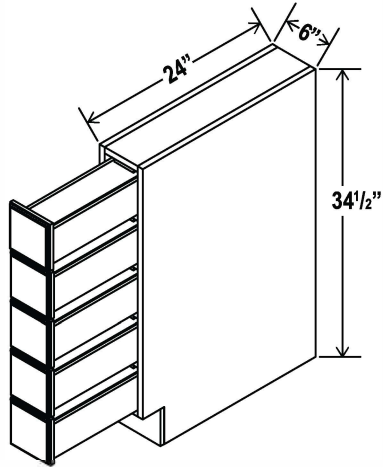

Base Spice Drawer

Item Code		W	H	D
BSDC6	Cabinet	6	34 1/2	24

Natural interior finish