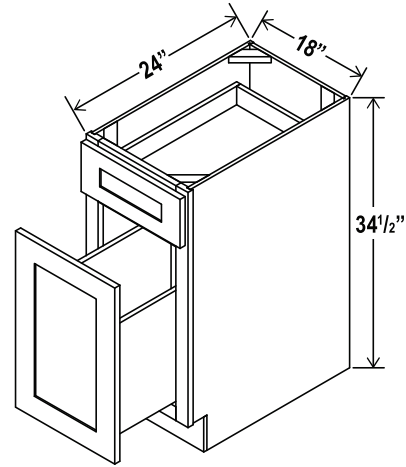

Base Waste Basket Cabinet

Item Code		W	H	D
BWB18	Cabinet	18	34 1/2	24
	Top Drawer	17 1/2	6 1/4	3/4
	Bottom Drawer	17 1/2	22 1/2	3/4

Waste baskets not included
Fits(2) 35 qt wastebaskets

Microwave Base Cabinet

Item Code		W	H	D
MB30	Cabinet	30	34 1/2	24
	Drawer	29 1/2	10 1/2	3/4
Opening Dimensions: 27"W x 17"H				
MB33	Cabinet	33	34 1/2	24
	Drawer	32 1/2	10 1/2	3/4
Opening Dimensions: 30"W x 17"H