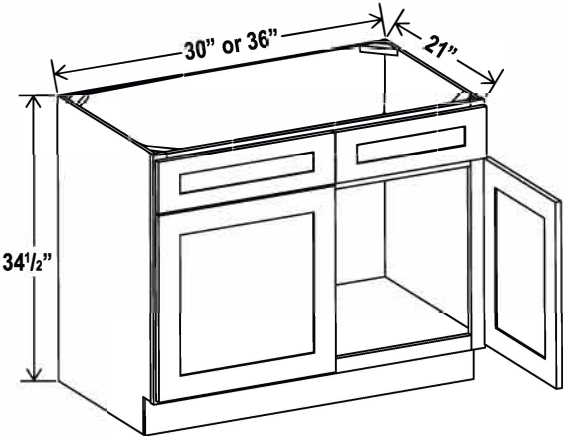

Vanity Sink Base

Item Code		W	H	D
VS30	Cabinet	30	34 1/2	21
	Door	14 3/4	22 1/2	3/4
	Drawer	14 3/4	6 1/4	3/4
VS36	Cabinet	36	34 1/2	21
	Door	17 3/4	22 1/2	3/4
	Drawer	17 3/4	6 1/4	3/4

Two dummy drawers