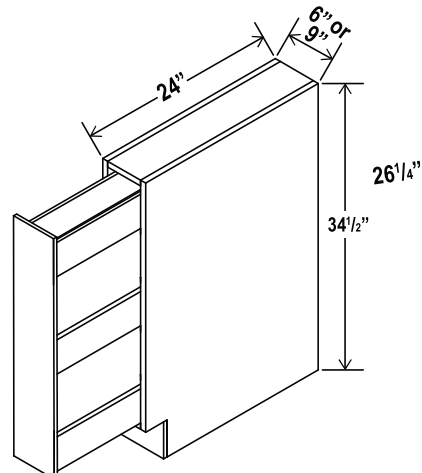

Spice Pull Base Cabinet

Item Code		W	H	D
SPB6	Cabinet	6	34 1/2	24
	Drawer	5 1/2	29	3/4
SPB9	Cabinet	9	34 1/2	24
	Drawer	8 1/2	29	3/4