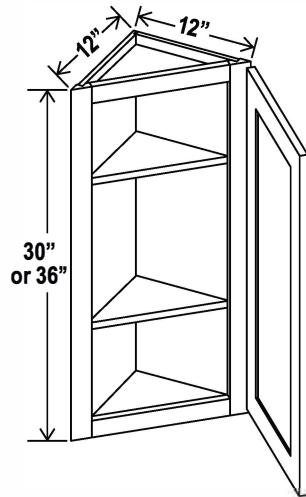

12"W

Angle Wall Cabinet

Item Code		W	H	D
AW1230	Cabinet	12	30	12
	Door	15 3/5	29	3/4
AW1236	Cabinet	12	36	12
	Door	15 3/5	35	3/4

Two adjustable shelves

12"W

Angle Wall Cabinet

Item Code		W	H	D
AW1242	Cabinet	12	42	12
	Door	15 3/5	41	3/4

Three adjustable shelves

30"W

Microwave Wall Cabinet

Item Code		W	H	D
M03030	Cabinet	30	30	12
	Door	14 3/4	9 1/4	3/4
M03036	Cabinet	30	36	12
	Door	14 3/4	15 1/4	3/4
M03042	Cabinet	30	42	12
	Door	14 3/4	21 1/4	3/4

Opening Dimensions: 27 W x 18 1/2 H