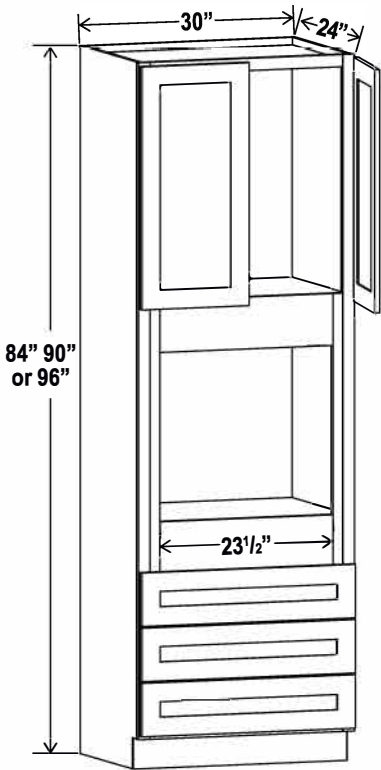

Four d
Two adjustable top shel
Three bottom shel
Note: Roll out shelf kits a

30"W

Oven Pantry

Item Code		W	H	D
0308424	Cabinet	30	84	24
	Door	14 3/4	17	3/4
	Drawer	29 1/2	7 3/4	3/4
	Opening Dimensions		: 24 W x 24 3/8 H	
0309024	Cabinet	30	90	24
	Door	14 3/4	23	3/4
	Drawer	29 1/2	7 3/4	3/4
	Opening Dimensions		: 24 W x 24 3/8 H	
0309624	Cabinet	30	96	24
	Door	14 3/4	29	3/4
	Drawer	29 1/2	7 3/4	3/4
	Opening Dimensions		: 24 W x 24 3/8 H	