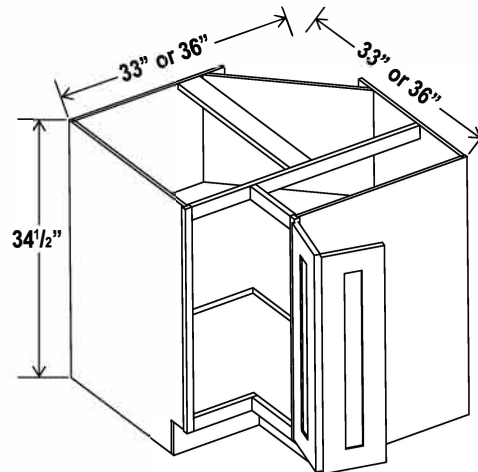

One bi-fold door