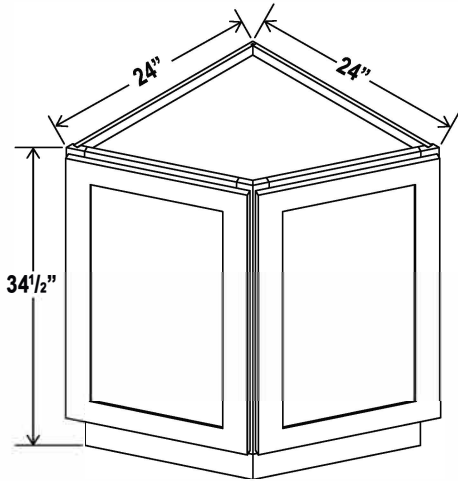

Base End Cabinet

Item Code		W	H	D
BEC24	Cabinet	24	34 1/2	24
	Door	17 1/2	29	3/4

Both doors operational