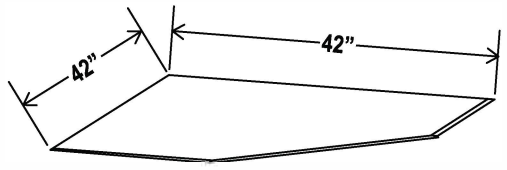

Corner Sink Base Floor

Item Code		W
SBF4242	Cabinet	42

For use with DCSF42